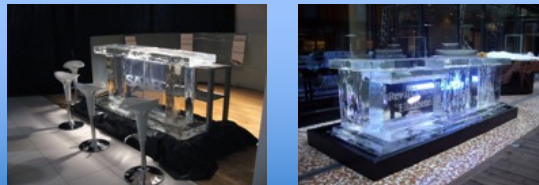

Icebar 2m

Price VAT 0% 1290€

Extra length: á 300€/m

2m x 1,2m x 0,5m, 500kg

Extra options for icebar

Luge or tabletop sculpture delivered together with ice bar (value 390€) Price VAT 0% 190€
Logo carved on front Price VAT 0% 100€
Logo, printed on plastic, size max. 40x90cm 100€

Advertising with ice

We can make texts, logos, letters and replicas of objects, castles, igloos and events to advertise your product or message with ice.